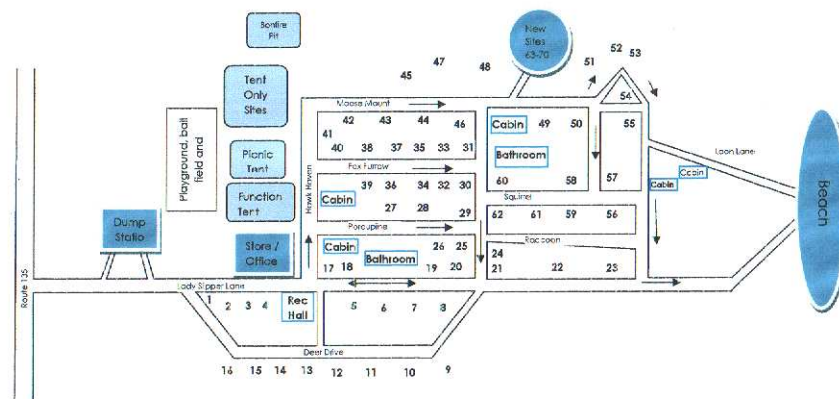

Our Facilities

- Ω Electric & water hookups
- Ω Picnic tables & fireplaces
- Ω Immaculate restrooms
- Ω Free hot showers
- Ω 70 accessible sites
- Ω Playground for kids
- Ω Kids programs
- Ω Volleyball, softball, badminton
- Ω Beach area on freshwater lake
- Ω Dump station/Honey wagon

Rates

Site Rentals:

- Basic: $30/day
  - Includes: water, electric, showers and dump station.
- Full-Hookup: $35/day
  - Includes: Basic plus sewage hookup

Trailer Rental:-Site 5

- Basic: $85/day
  - Includes: Basic site plus trailer

Cabin Rental:

- Basic: $75/day
  - Includes: Beds, stove, tables, refrigerator, microwave
- Deluxe: $95/day
  - Includes: Basic plus water, kitchen w/sink, bathroom w/shower, toilet and sink.

Misc.

- Weekly/Monthly/Seasonal rates available
- Boating dock available (slips limited)
- Taxes not included in prices

More To Life Campground

Area Offerings

- Churches—all denominations
- Local shopping facilities
- Boat launching facility @ nearby Cobscook Lake
- Local Golf Courses
- Restaurants — many varieties

Points of interest within 1 hr:

- L.L. Bean & many outlet stores
- Atlantic Ocean
- Acadia National Park
- Amusement & water parks
- Maine state capital & museum
- Historic Forts
- Children's Discovery Museum
- Boston Red Sox's AA affiliate : Portland Seadogs

Rules:

- In order to maintain a restful and safe vacation spot, we are establishing some guidelines to help accomplish this. You can see the guidelines on our website: WWW.MORETOLIFECAMPGROUND.COM or pick up a copy in the store.
- Thank you for your thoughtful compliance and consideration.

Phone: 207-395-4908

E-mail:

info@moretolifecampground.com

Www.moretolifecampground.com

533B Winthrop Center Road
Winthrop, ME 04364